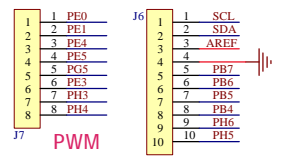

A
B
C
D

PWM

Mega Wifi R3
ATmega2560+ESP8266