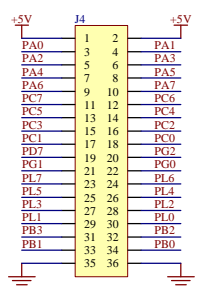

A  
B  
C  
D

DIGITAL

ANALOG

PWM

ICSP

PWOER

MEGA2560 SYSTEM

COMMUNICATION