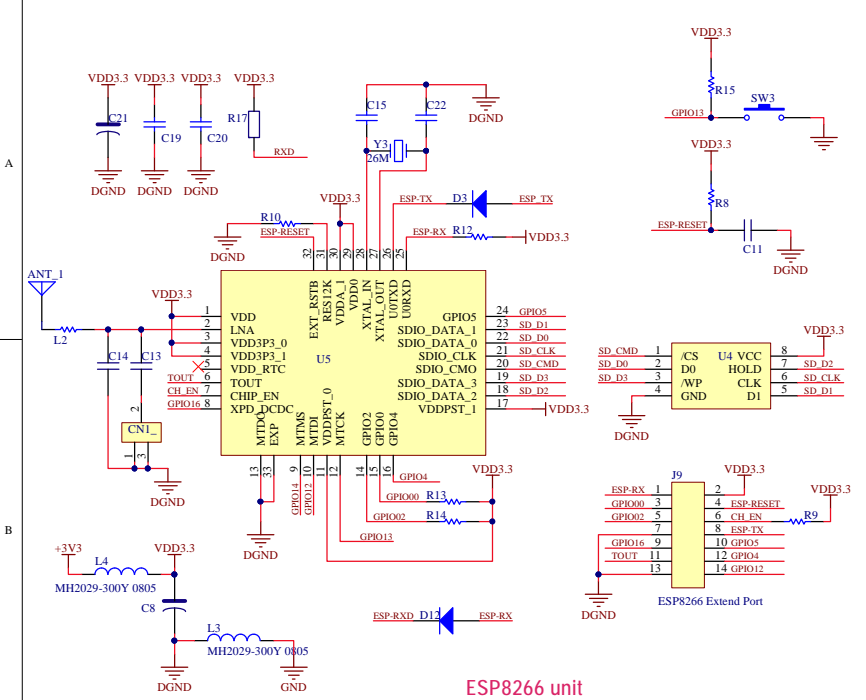

A  
B  
C  
D

DIGITAL

ANALOG

PWM

ICSP

PWOER

MEGA2560 SYSTEM

COMMUNICATION

ESP8266 unit

SWITCH

DC PWOER

Mega Wifi R3  
ATmega2560+ESP8266