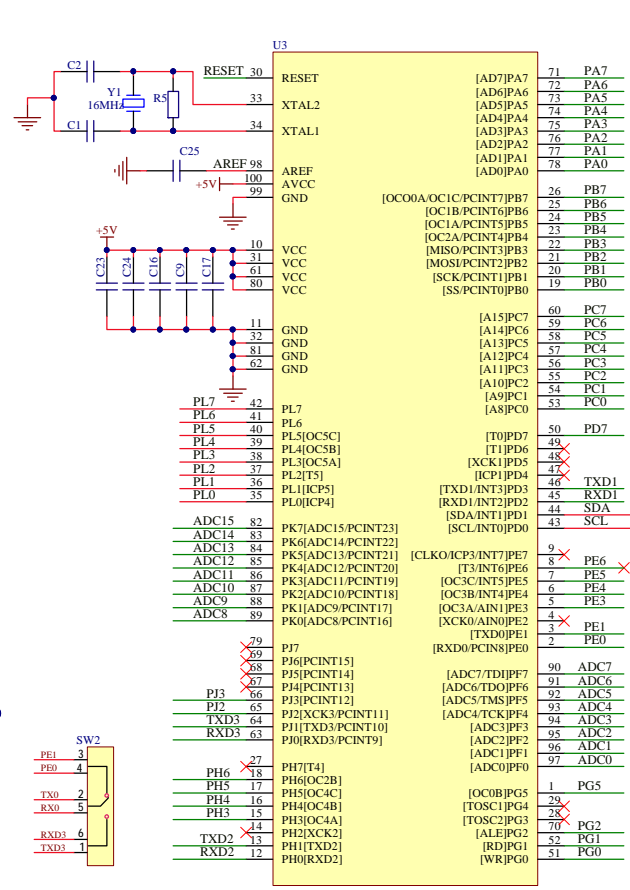

A  
B  
C  
D

DIGITAL

ANALOG

PWM

ICSP

PWOER

MEGA2560 SYSTEM

COMMUNICATION

ESP8266 unit

SWITCH

DC PWOER

Mega Wifi R3  
ATmega2560+ESP8266