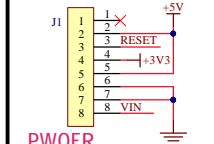

A
B
C
D

PWOER

Mega Wifi R3
ATmega2560+ESP8266